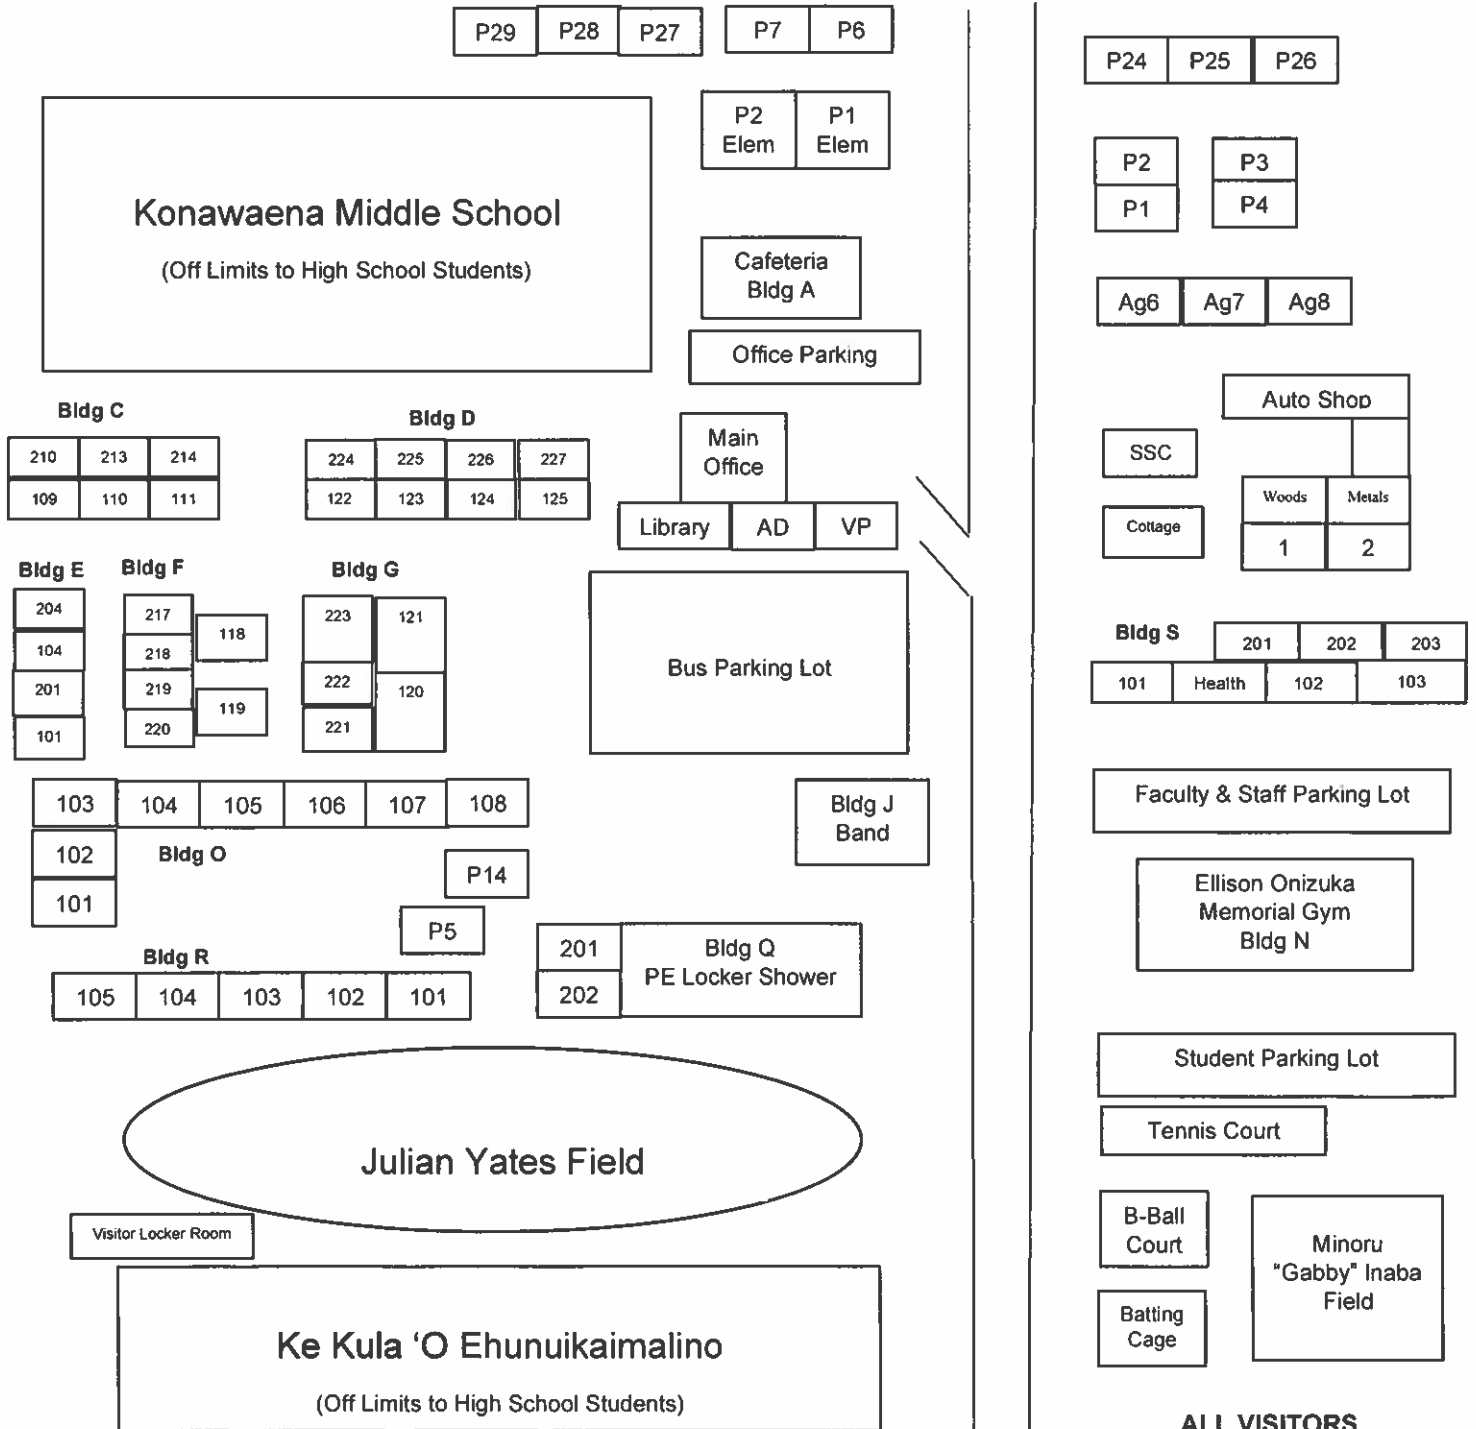

KONAWAENA HIGH SCHOOL

81-1043 Konawaena School Road

Kealahou, HI 96750

Phone: 808-313-6000

**ALL VISITORS
PLEASE CHECK IN AT
THE SCHOOL OFFICE**